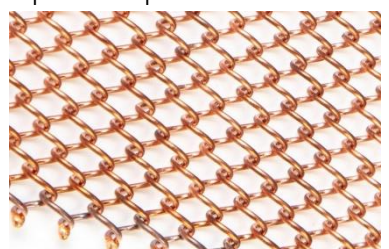

Possible mesh types

Golf Sierra

Triangular mesh

Nordic gold in picture

Golf Romeo

Rectangular mesh

Brass in picture

Sierra papa

Spiral shape

Red copper in picture

Principle details

suspended on two rails

top view - sinus shape

[single runners for double rails / sinus]

[wide runners for single rail]

Reference project