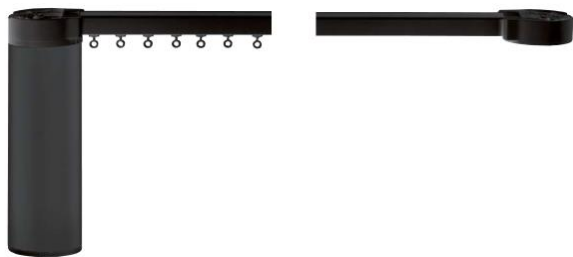

Spiral shape

Red copper in picture

Principle details

suspended on two rails

top view - sinus shape

[single runners for double rails / sinus]

[wide runners for single rail]

Reference project