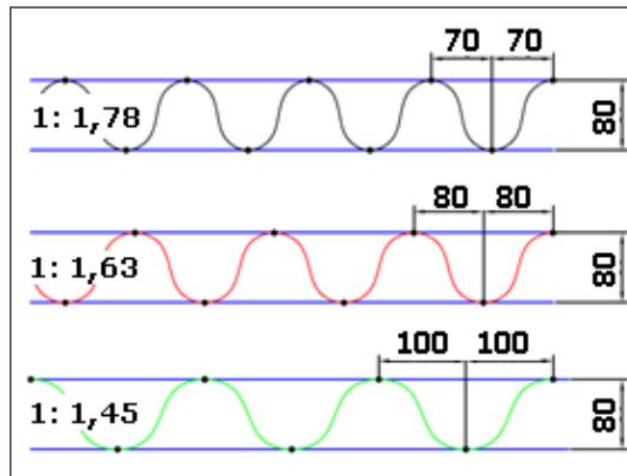

Spiral shape

Red copper in picture

Principle details

suspended on two rails

top view - sinus shape

[single runners for double rails / sinus]

[wide runners for single rail]

Reference project