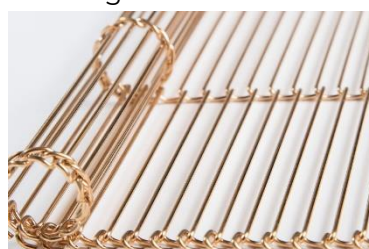

Possible mesh types

Golf Sierra

Triangular mesh

Nordic gold in picture

Golf Romeo

Rectangular mesh

Brass in picture

Sierra papa

Spiral shape

Red copper in picture

Principle details

suspended on two rails

top view - sinus shape

[single runners for double rails / sinus]

[wide runners for single rail]

Reference project