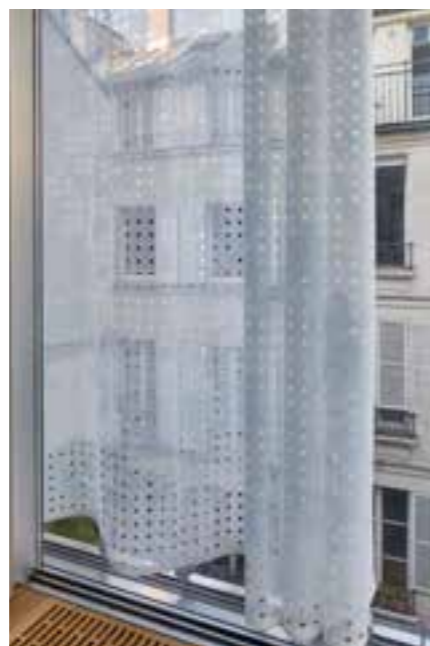

19

TRANSIT® SLIDING SYSTEMS

Movable frames & slats

Endless colours

AluEco & FSC approved

SKYLINE[®]
UNIQUE WAVY
CURTAIN SYSTEMS

SKYLINE® EXTERIOR PVC MESH CURTAIN

Max. 4.500 [mm]

Min. 500 [mm] Max. 3000 [mm]

100% recyclable

Unique architectural system

SCAN ME
INSPIRATIONS

SKYLINE® INTERIOR METAL MESH CURTAIN

Movable frames & slats

Endless mesh types

100% recyclable