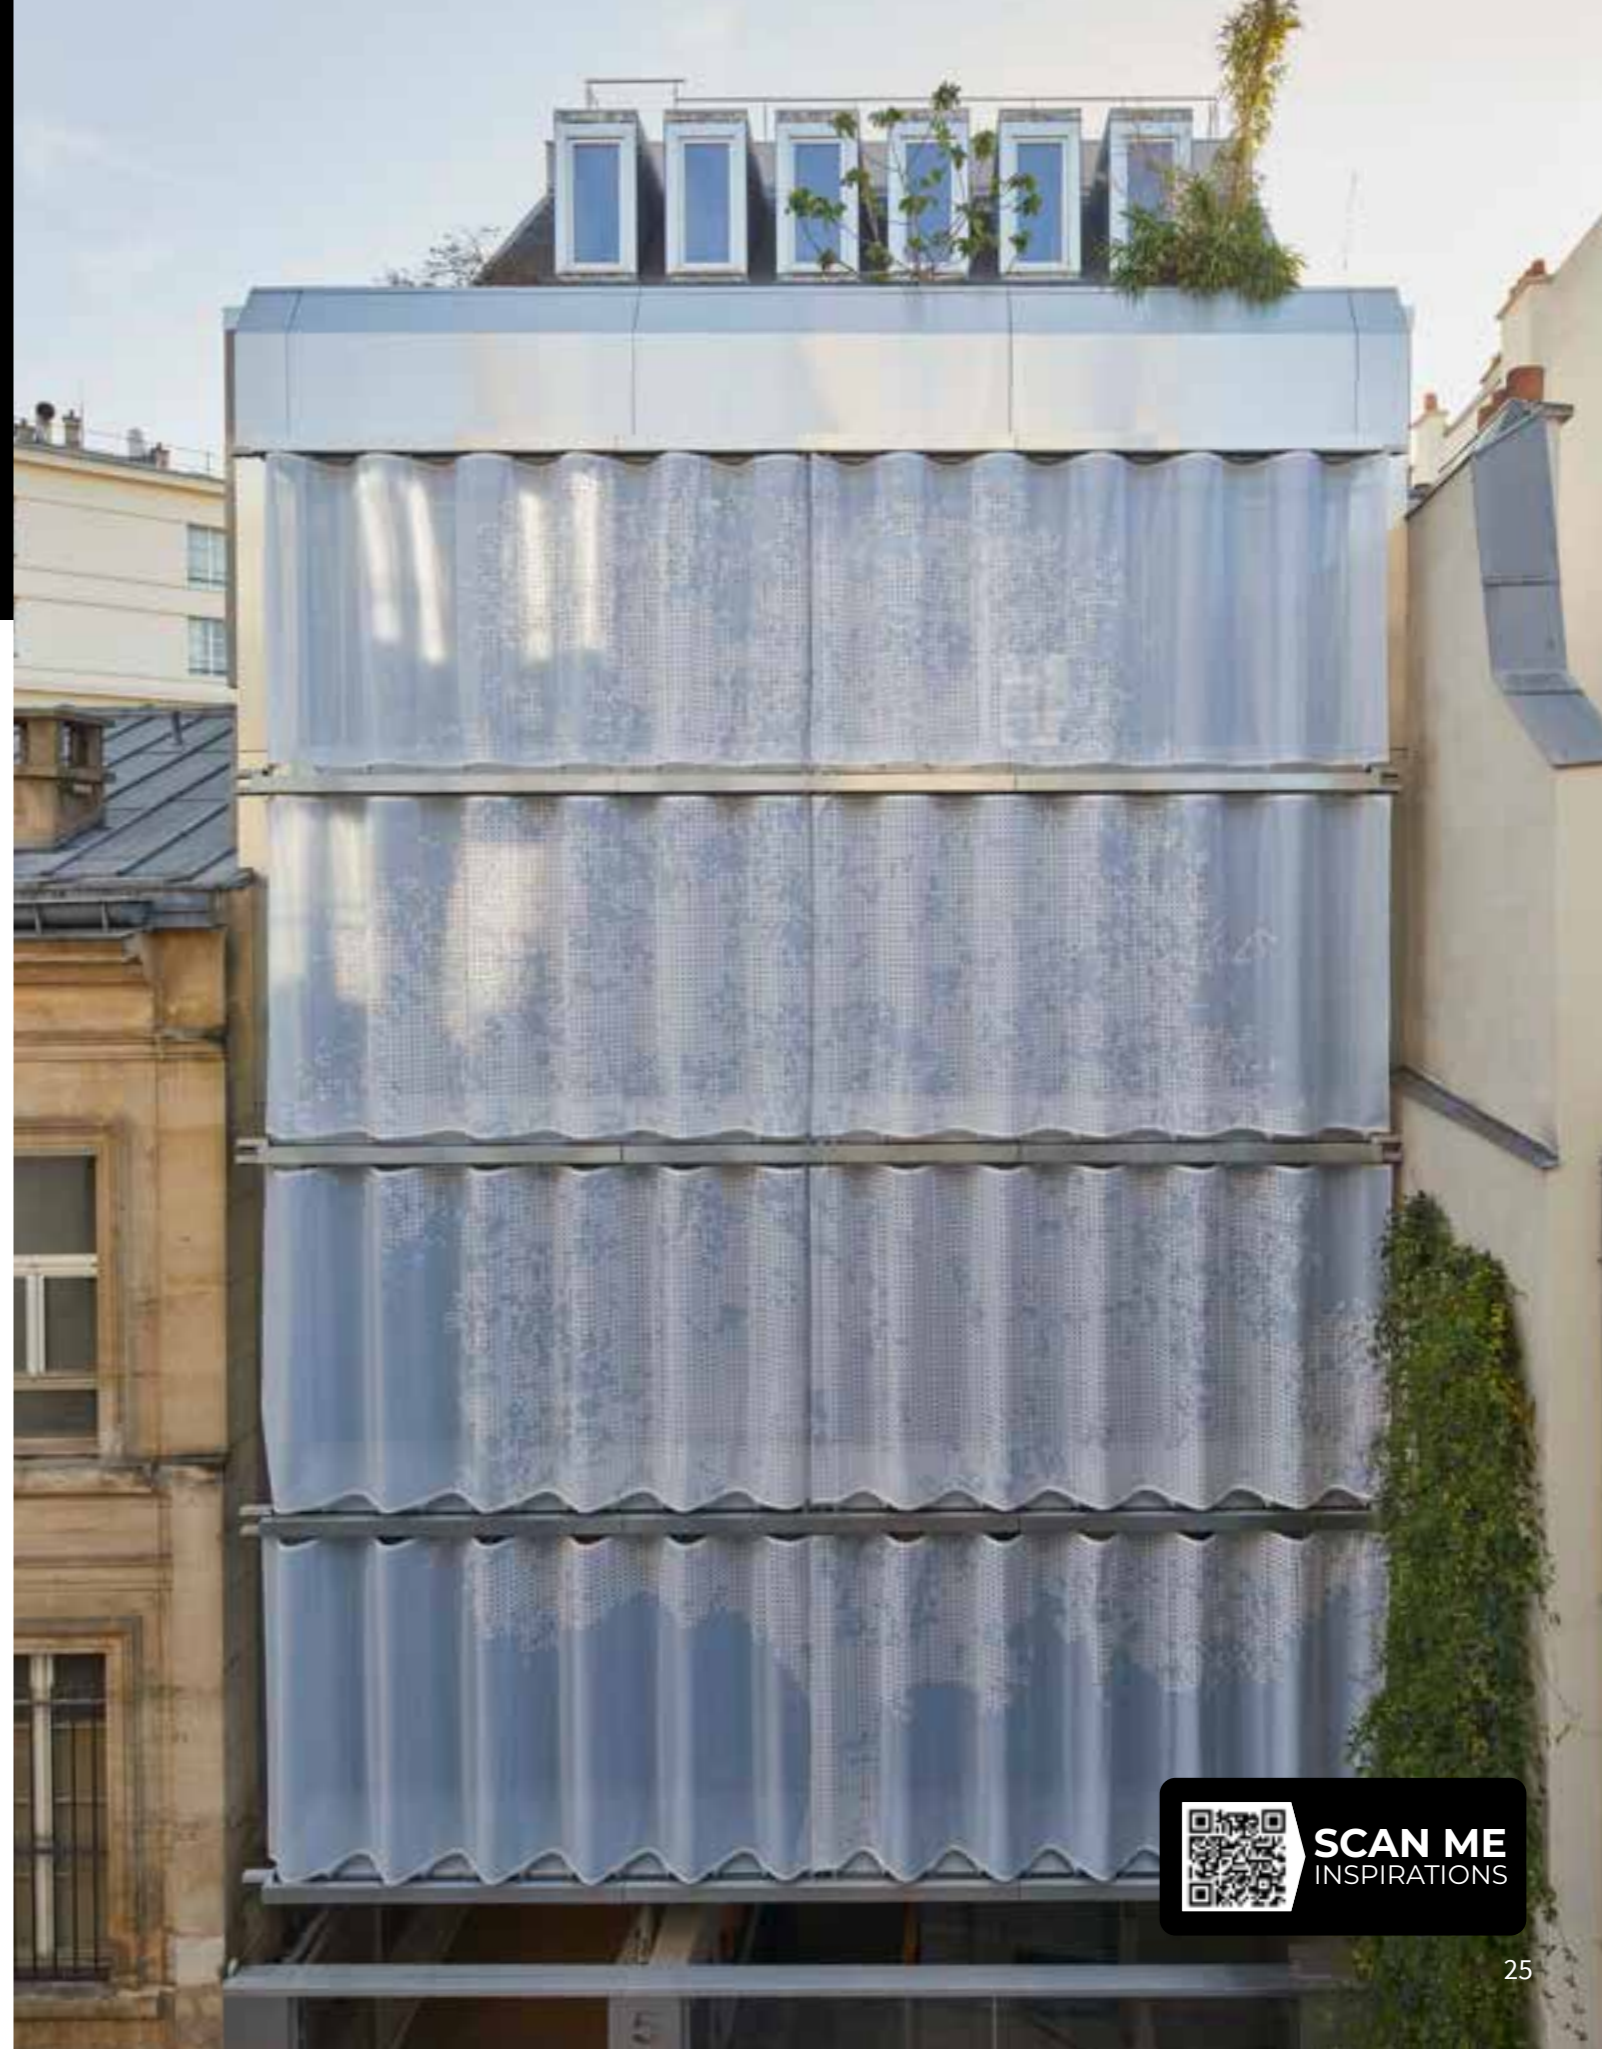

19

TRANSIT® SLIDING SYSTEMS

Movable frames & slats

Endless colours

AluEco & FSC approved

SKYLINE[®]
UNIQUE WAVY
CURTAIN SYSTEMS

SKYLINE® EXTERIOR PVC MESH CURTAIN

Max. 4.500 [mm]

Min. 500 [mm] Max. 3000 [mm]

100% recyclable

Unique architectural system

SCAN ME
INSPIRATIONS

SKYLINE® INTERIOR METAL MESH CURTAIN

Movable frames & slats

Endless mesh types

100% recyclable